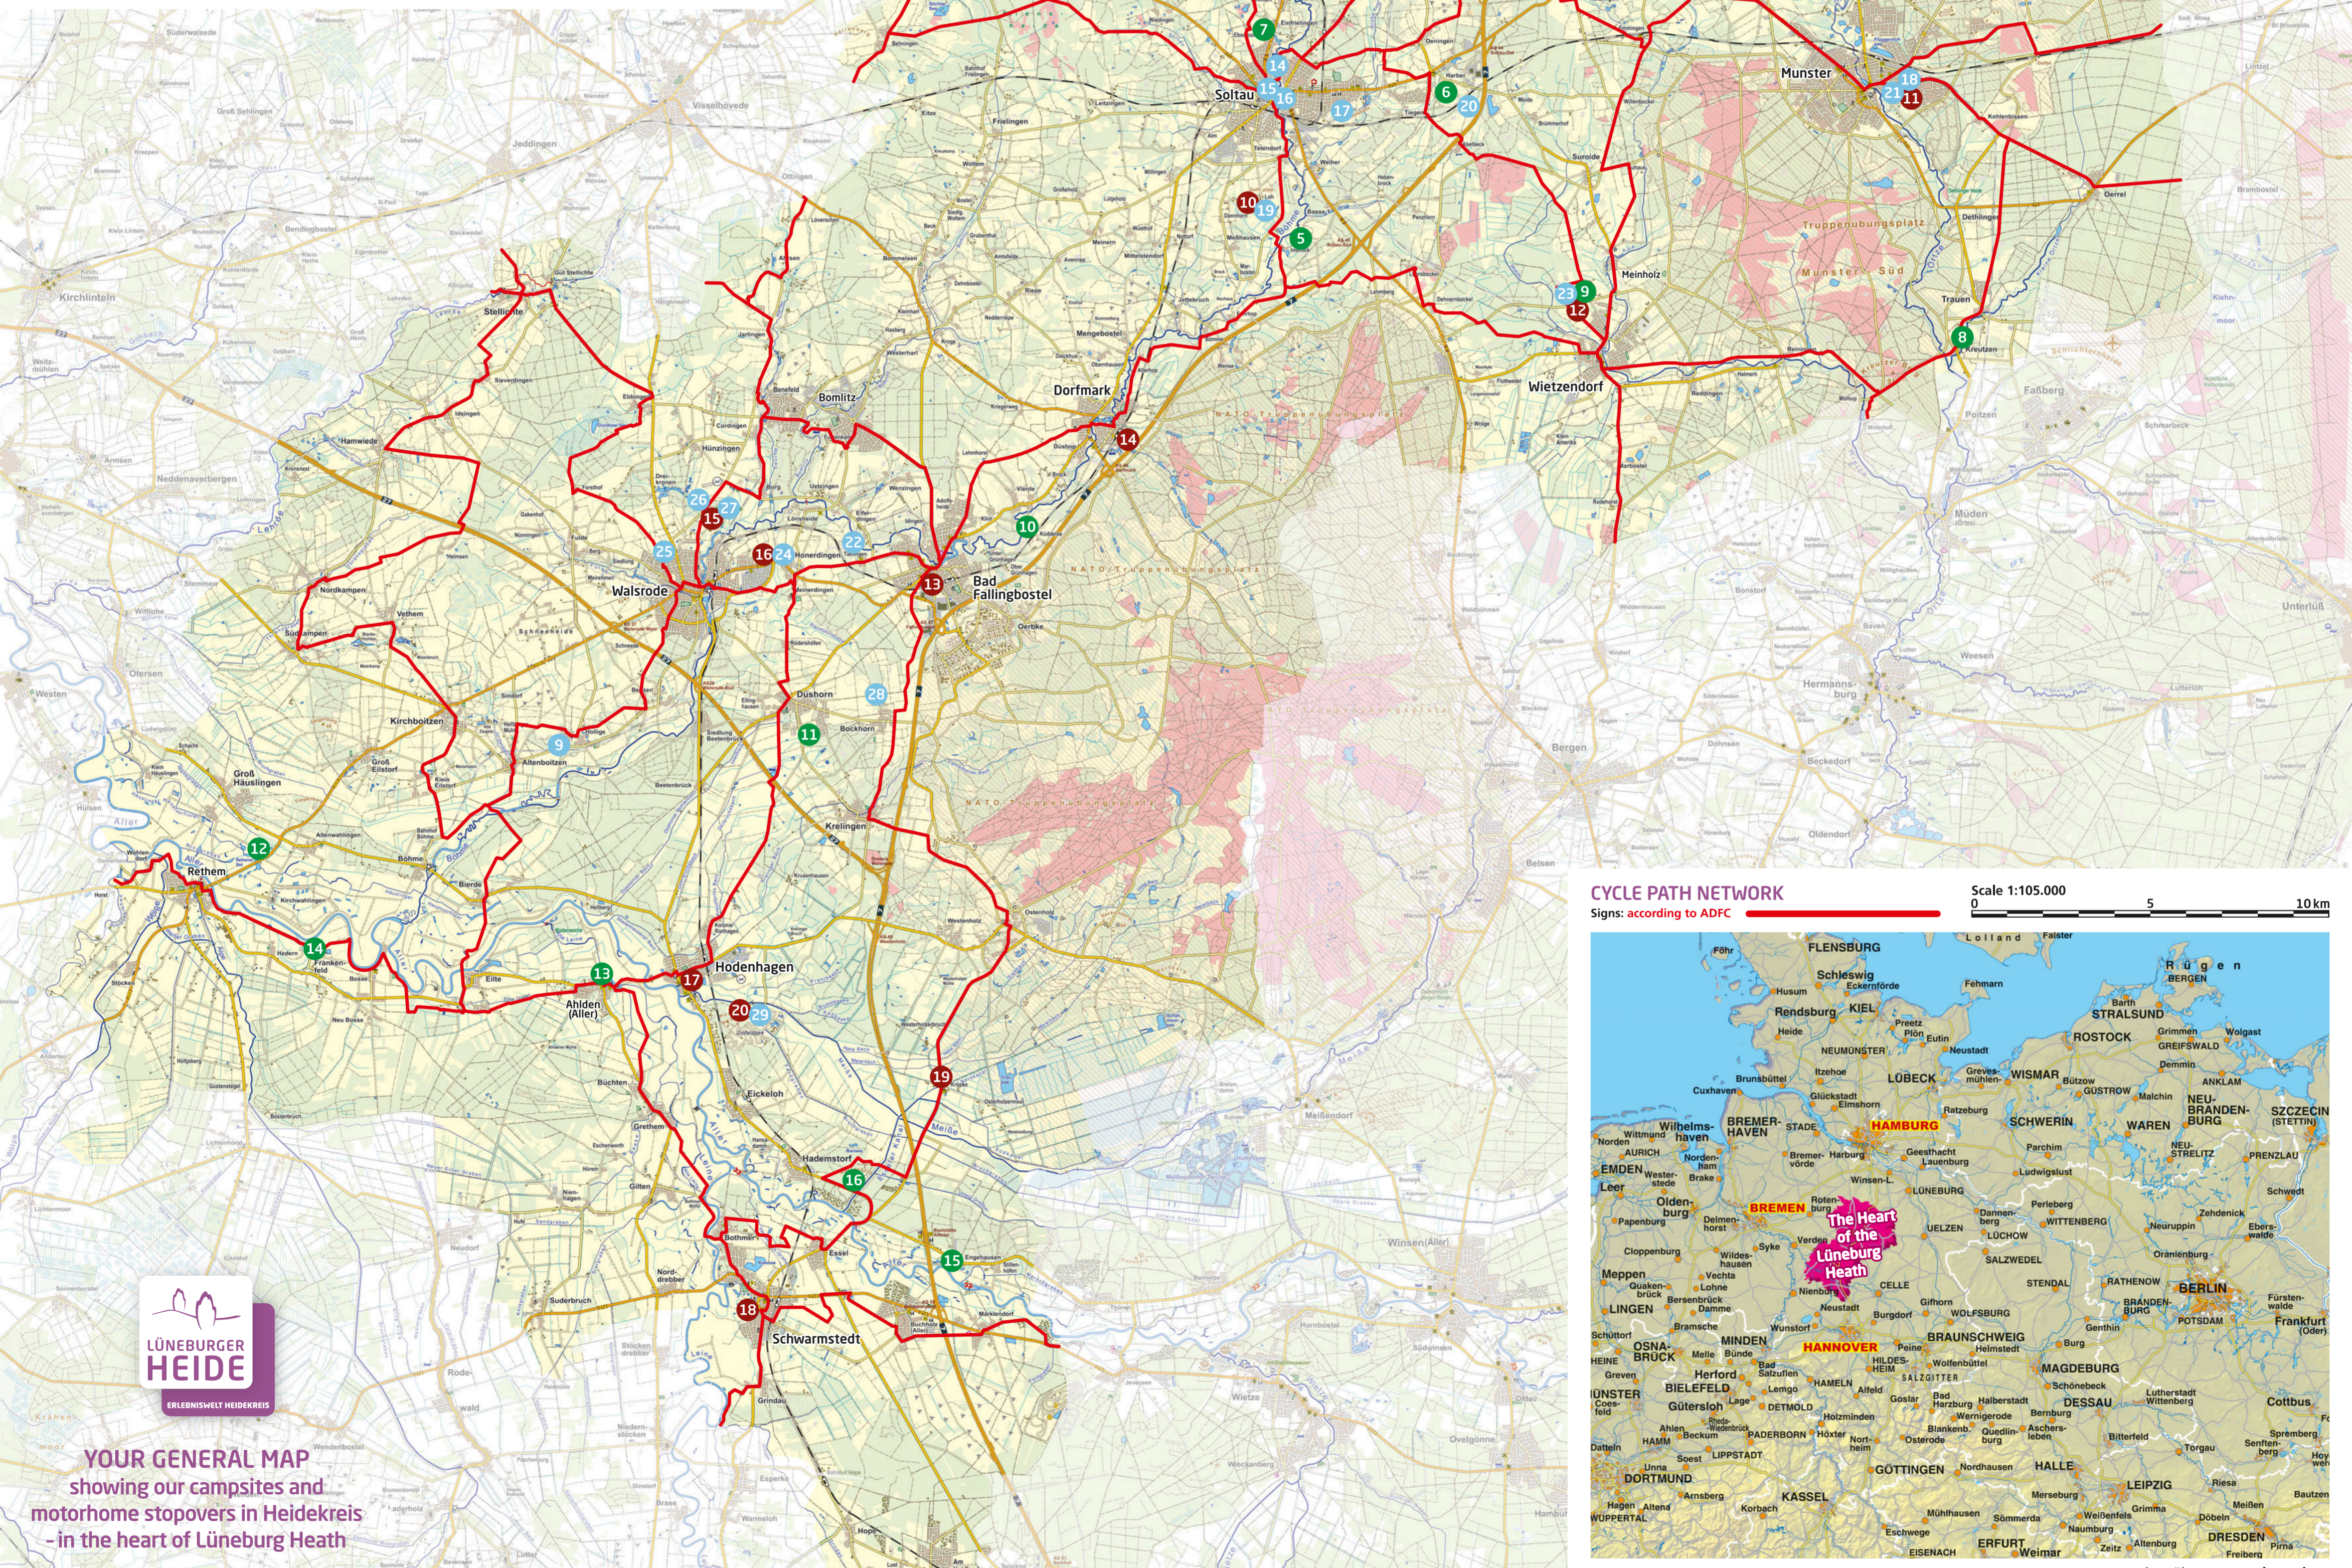

**CYCLE PATH NETWORK**  
Signs: according to ADFC

Scale 1:105.000  
0 5 10 km

cartography: Jübermann-Verlag Ulzen

**YOUR GENERAL MAP**  
showing our campsites and  
motorhome stopovers in Heidekreis  
- in the heart of Lüneburg Heath