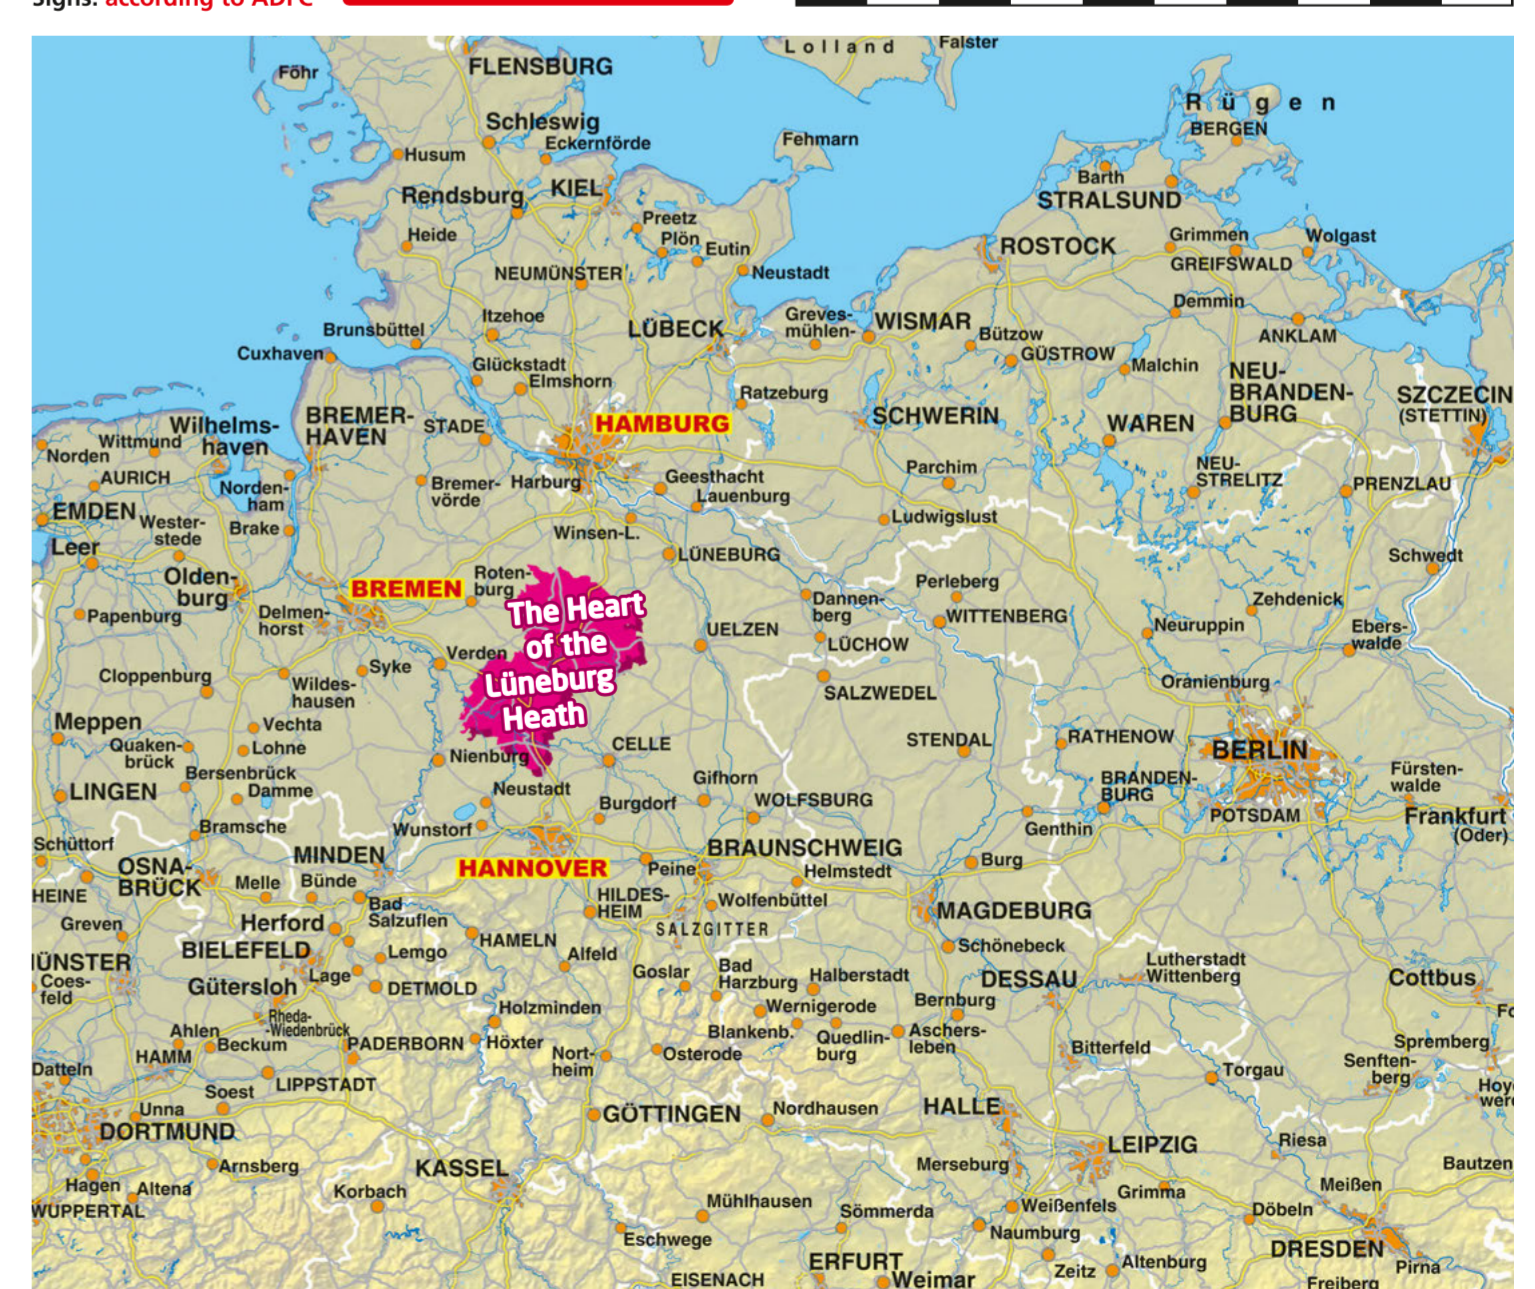

**CYCLE PATH NETWORK**  
Signs: according to ADFC

Scale 1:105.000  
0 5 10 km

cartography: Jübermann-Verlag Ulzen

**YOUR GENERAL MAP**  
showing our campsites and  
motorhome stopovers in Heidekreis  
- in the heart of Lüneburg Heath