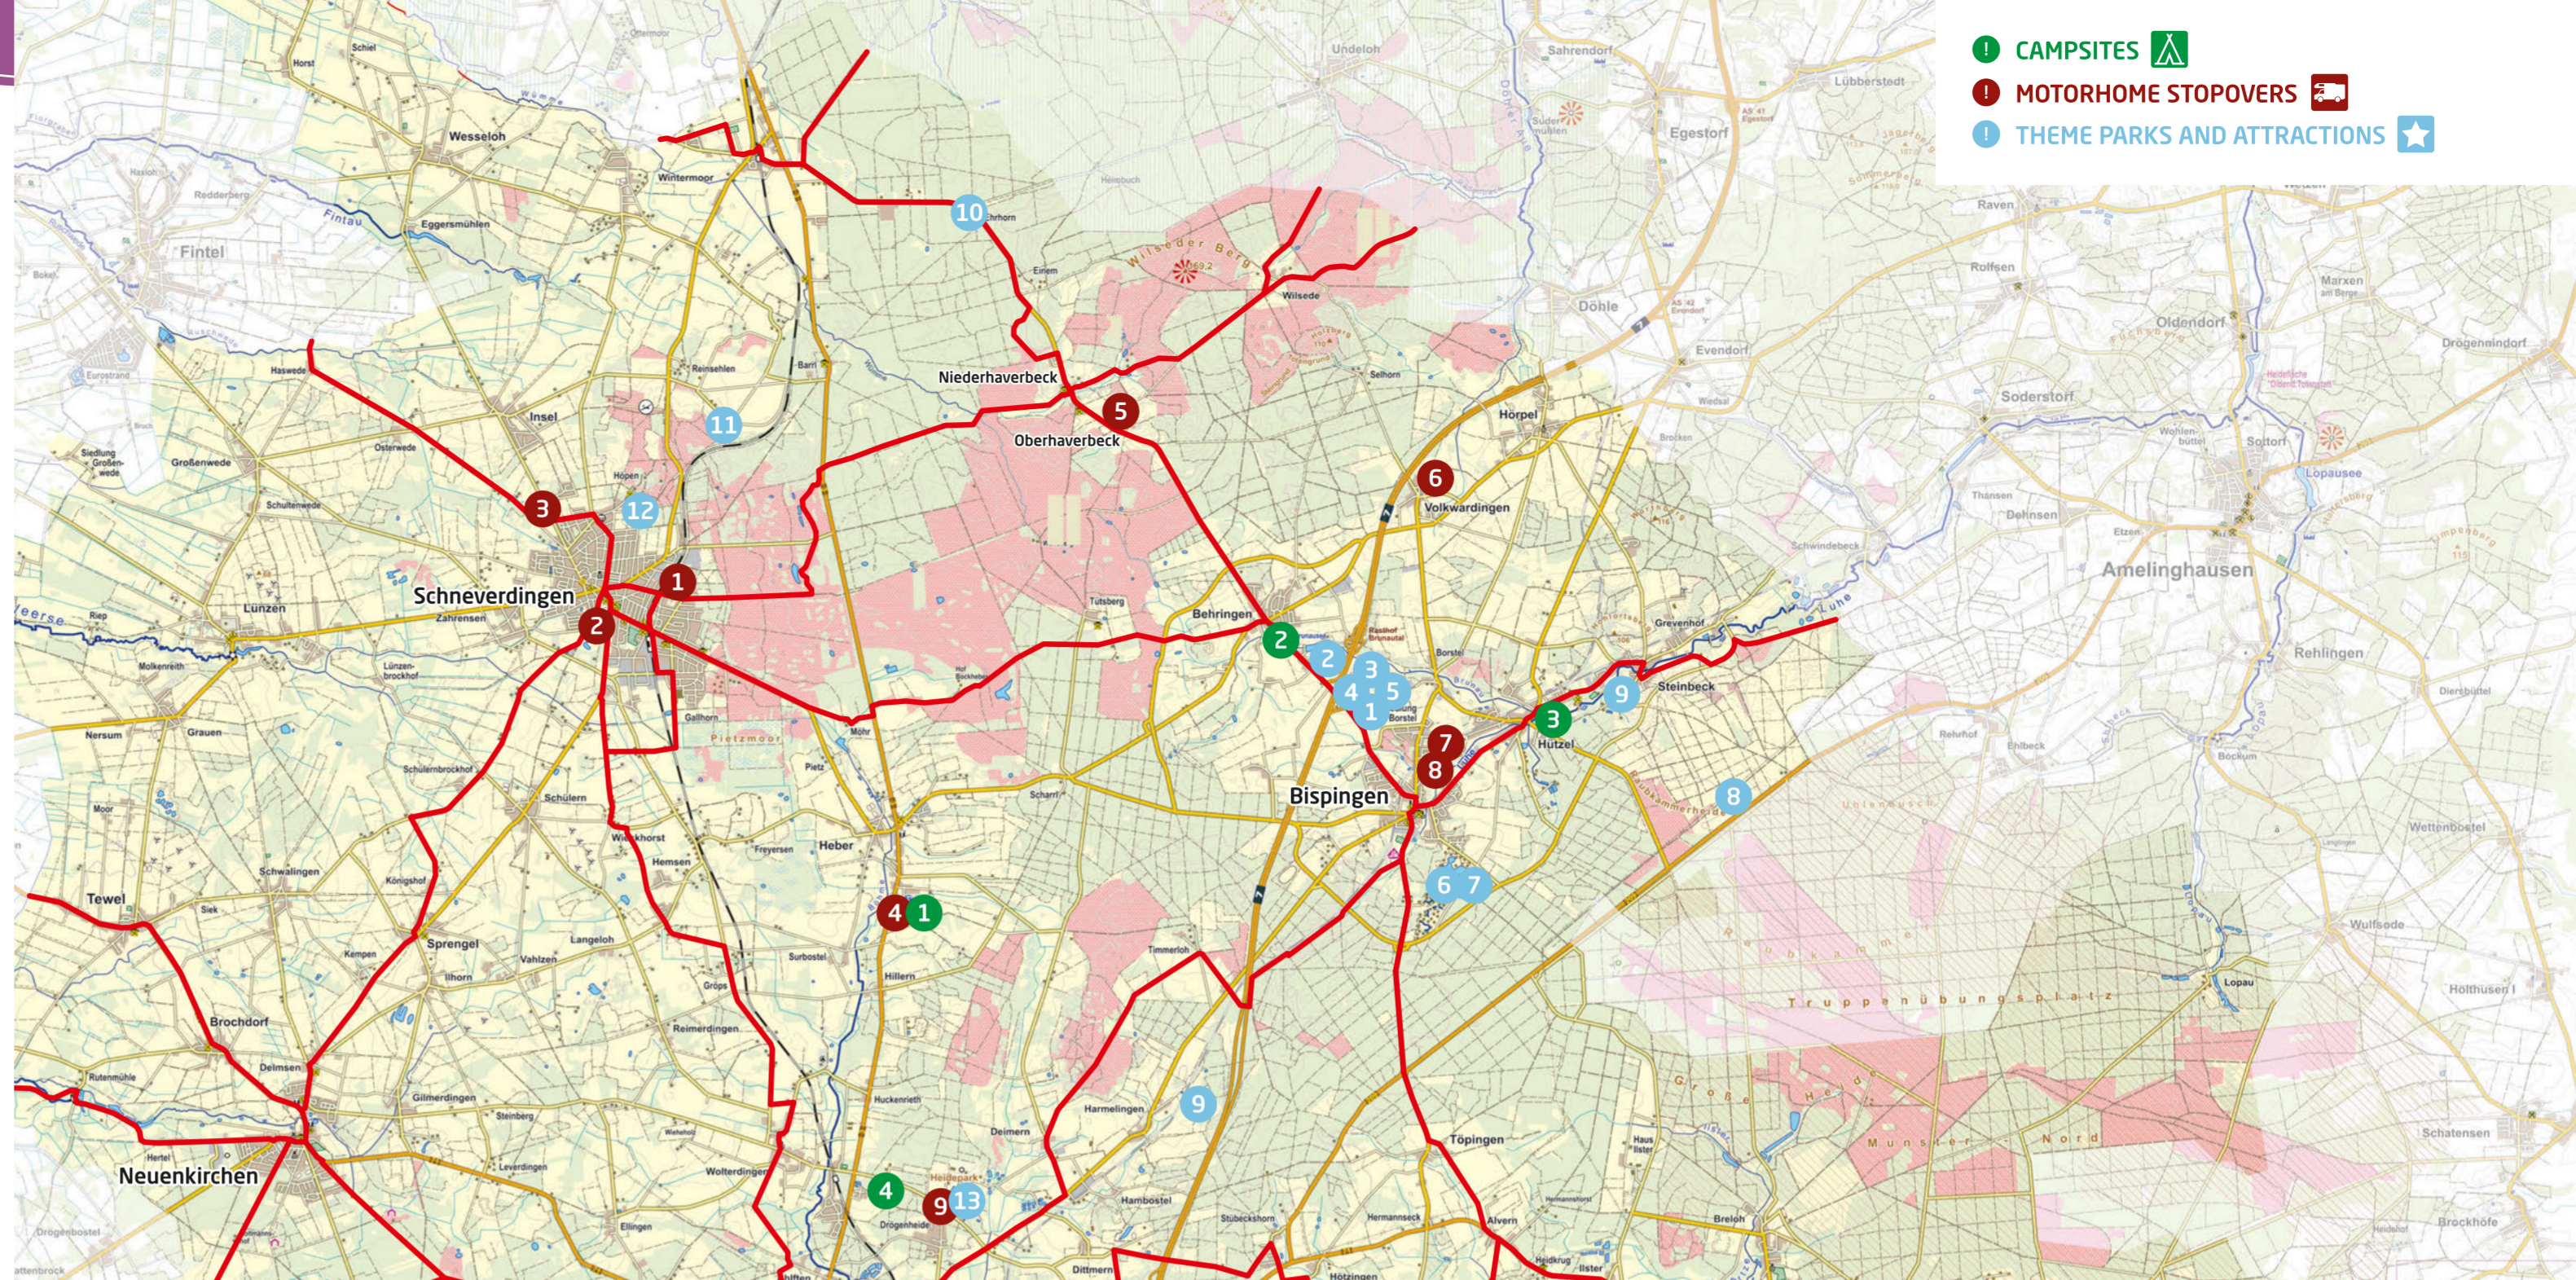

**CYCLE PATH NETWORK**  
Signs: according to ADFC

Scale 1:105.000  
0 5 10 km

cartography: Jübermann-Verlag Ulzen

**YOUR GENERAL MAP**  
showing our campsites and  
motorhome stopovers in Heidekreis  
- in the heart of Lüneburg Heath